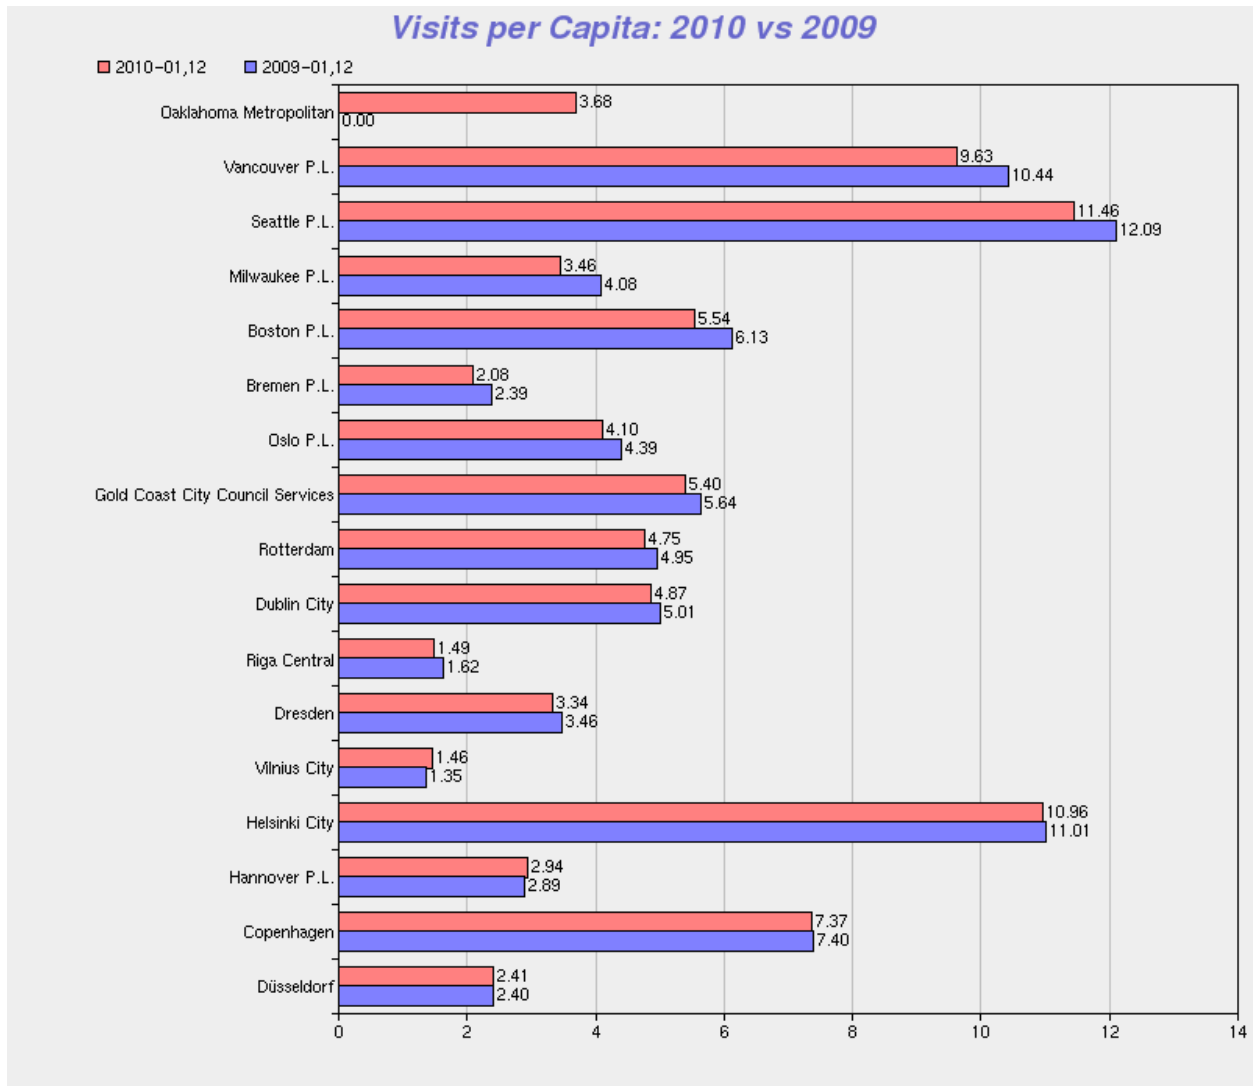

2010 IFLA Year-to-year Comparison

Visits per Capita (libraries serving population 749,000-500,000)

Collection: **IFLA MLS** Period **2010**

**No data is available for libraries that didn't participate in the 2009 survey or provide data.