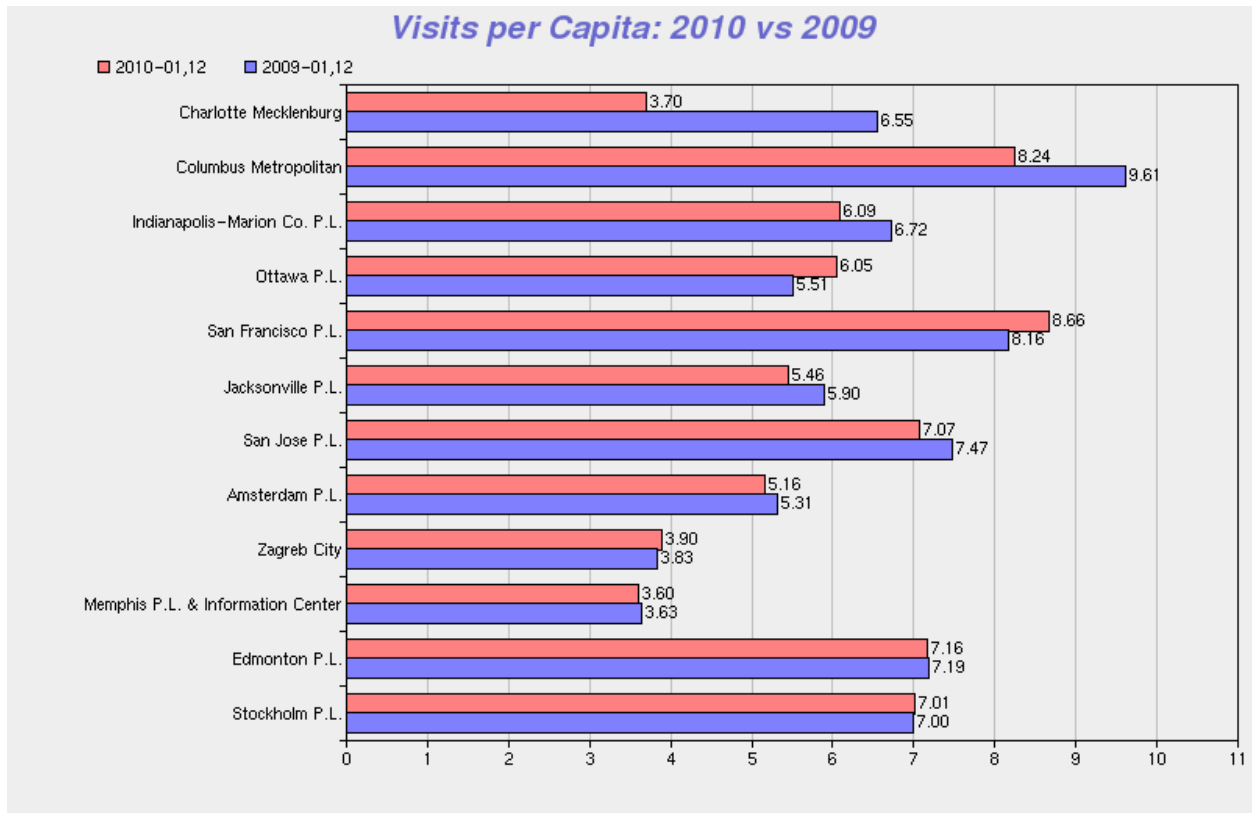

2010 IFLA Year-to-year Comparison

Visits per Capita (libraries serving population 1,000,000 and over)

Collection: **IFLA MLS** Period **2010**

**No data is available for libraries that didn't participate in the 2009 survey or provide data.

2010 IFLA Year-to-year Comparison

Visits per Capita (libraries serving population 999,999-750,000)

Collection: **IFLA MLS** Period **2010**

2010 IFLA Year-to-year Comparison

Visits per Capita (libraries serving population 749,000-500,000)