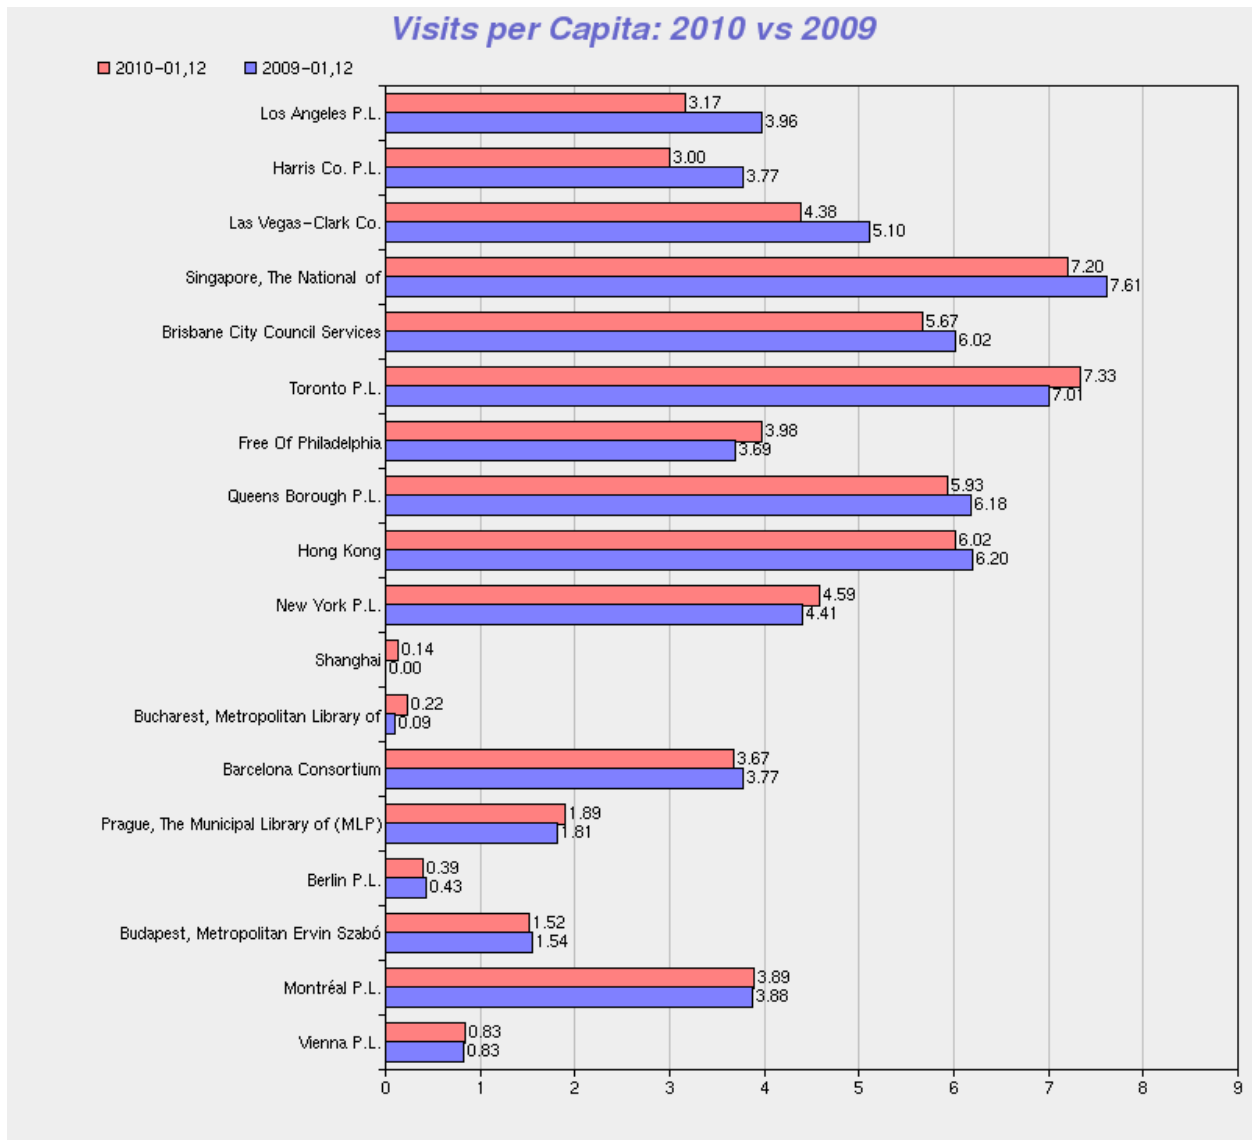

2010 IFLA Year-to-year Comparison

Visits per Capita (libraries serving population 1,000,000 and over)

Collection: **IFLA MLS** Period **2010**

**No data is available for libraries that didn't participate in the 2009 survey or provide data.

2010 IFLA Year-to-year Comparison

Visits per Capita (libraries serving population 999,999-750,000)

Collection: **IFLA MLS** Period **2010**

2010 IFLA Year-to-year Comparison

Visits per Capita (libraries serving population 749,000-500,000)